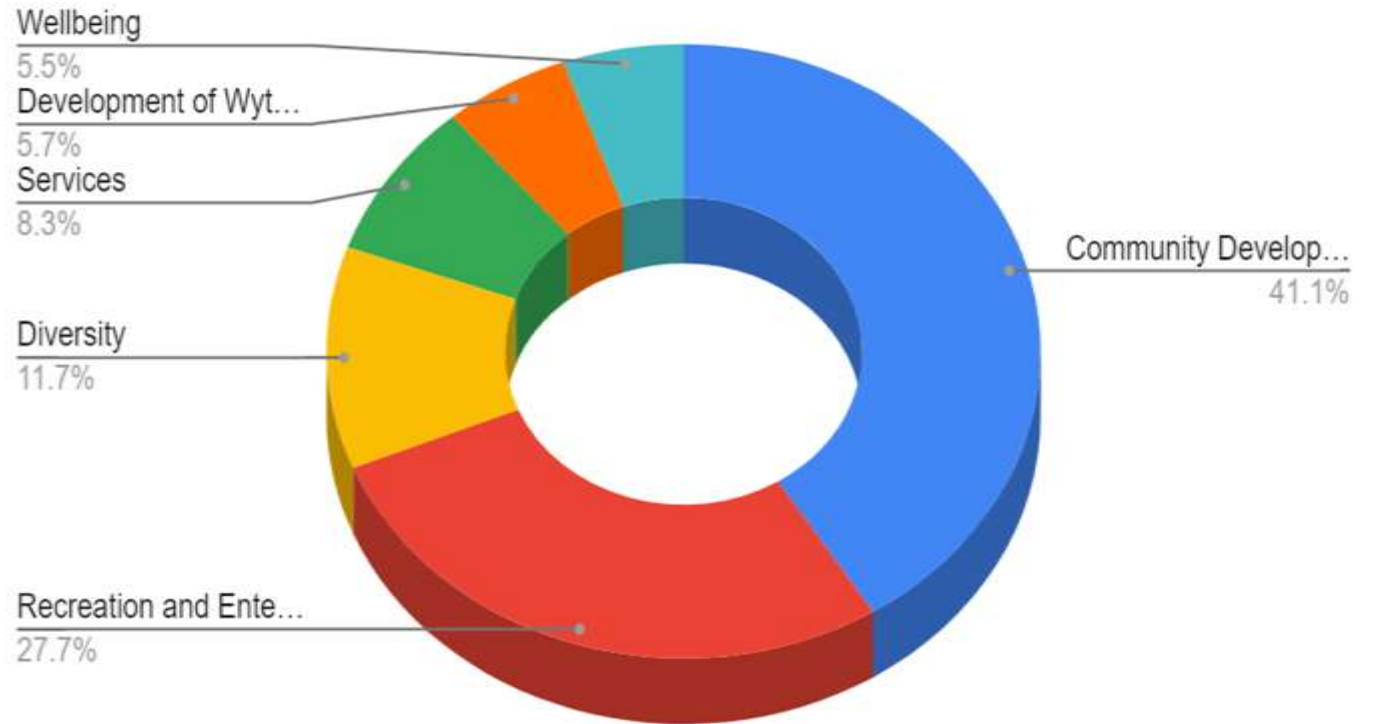

Know – What do you know and love about Wythenshawe, what are you proud of?

Community Spirit is Thriving in Wythenshawe

Over 40% of responses were in relation to people feeling proud of their local community.

Know