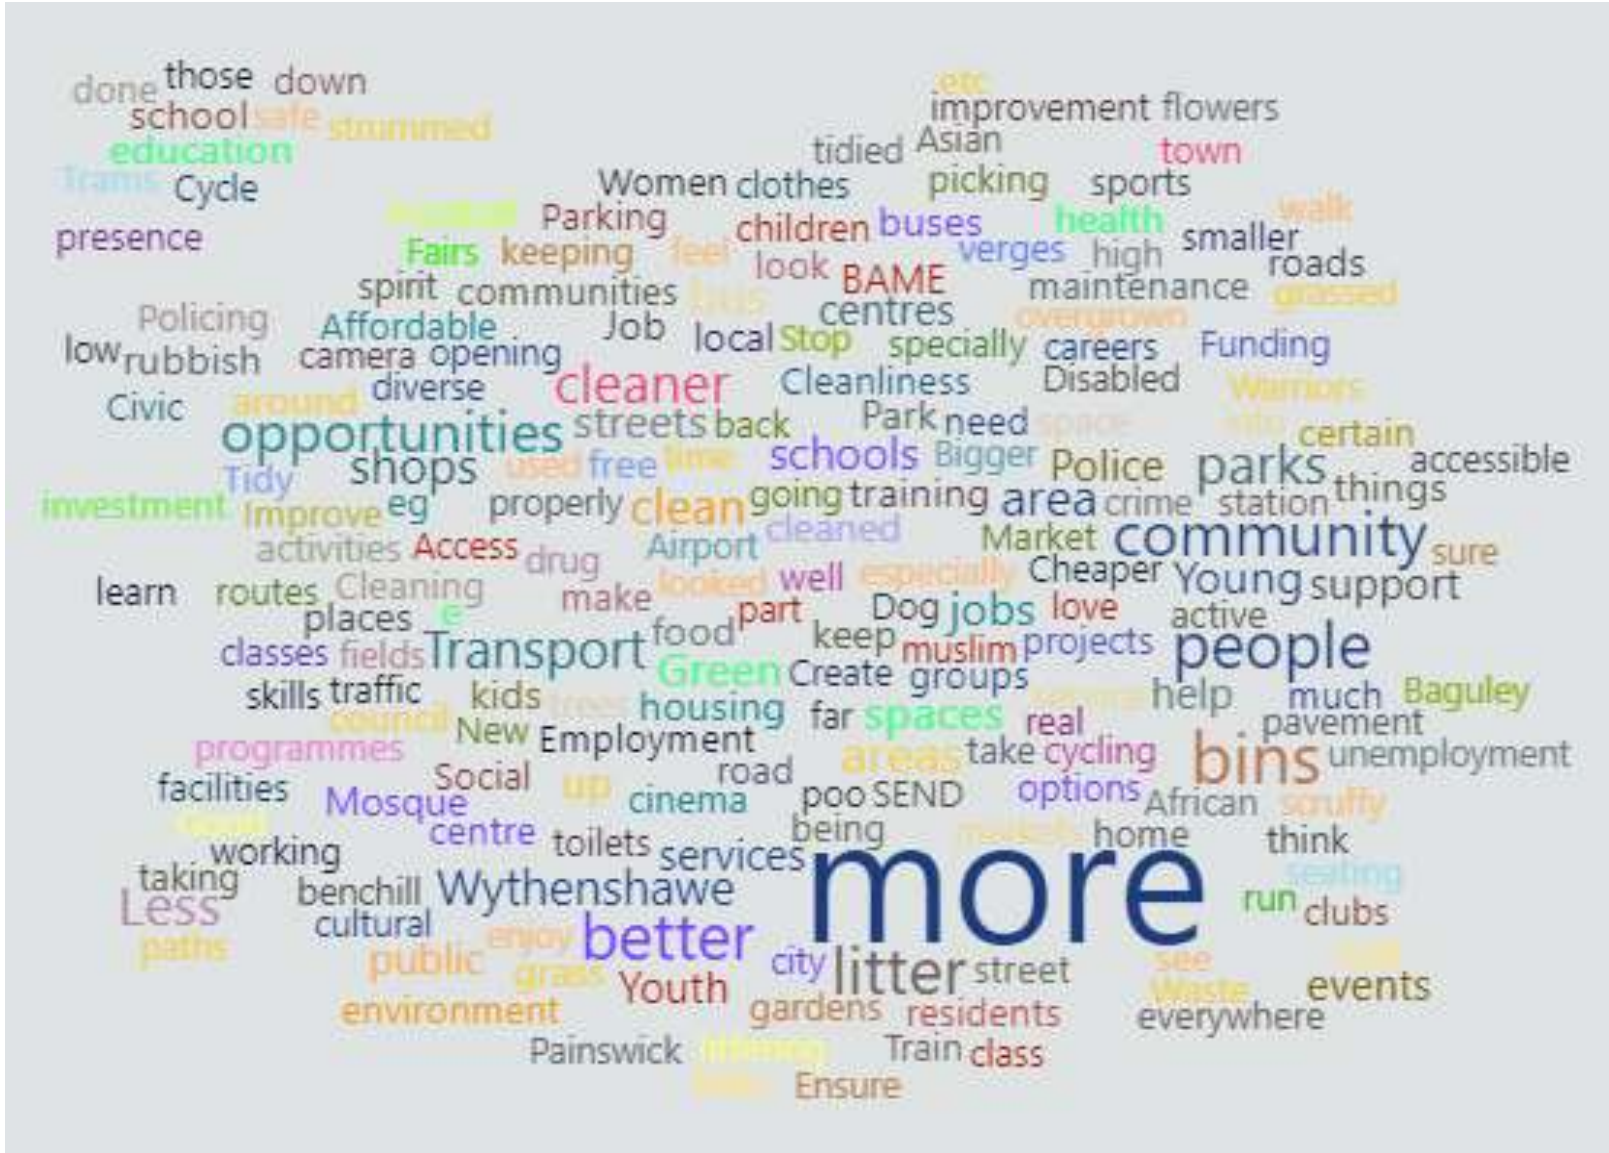

Development of Wythenshawe

Grow – What would you like to see more of in Wythenshawe?

**Wellbeing 10.3%**

*"More Police presence."*

*"More mental health support for school children."*

*"More opportunities for those experiencing inequality."*

Grow – What would you like to see more of in Wythenshawe?

**Services 10.2%**

*"Cleaner streets, parks and fields. Free from litter."*

*"Specialist disability transport that is reliable."*

*"More support for single working parents."*

Services

Sow – What new things would you like to see in Wythenshawe?

More activities, places to socialise & diversity needs being met within the community.

### Sow

Sow – What new things would you like to see in Wythenshawe?