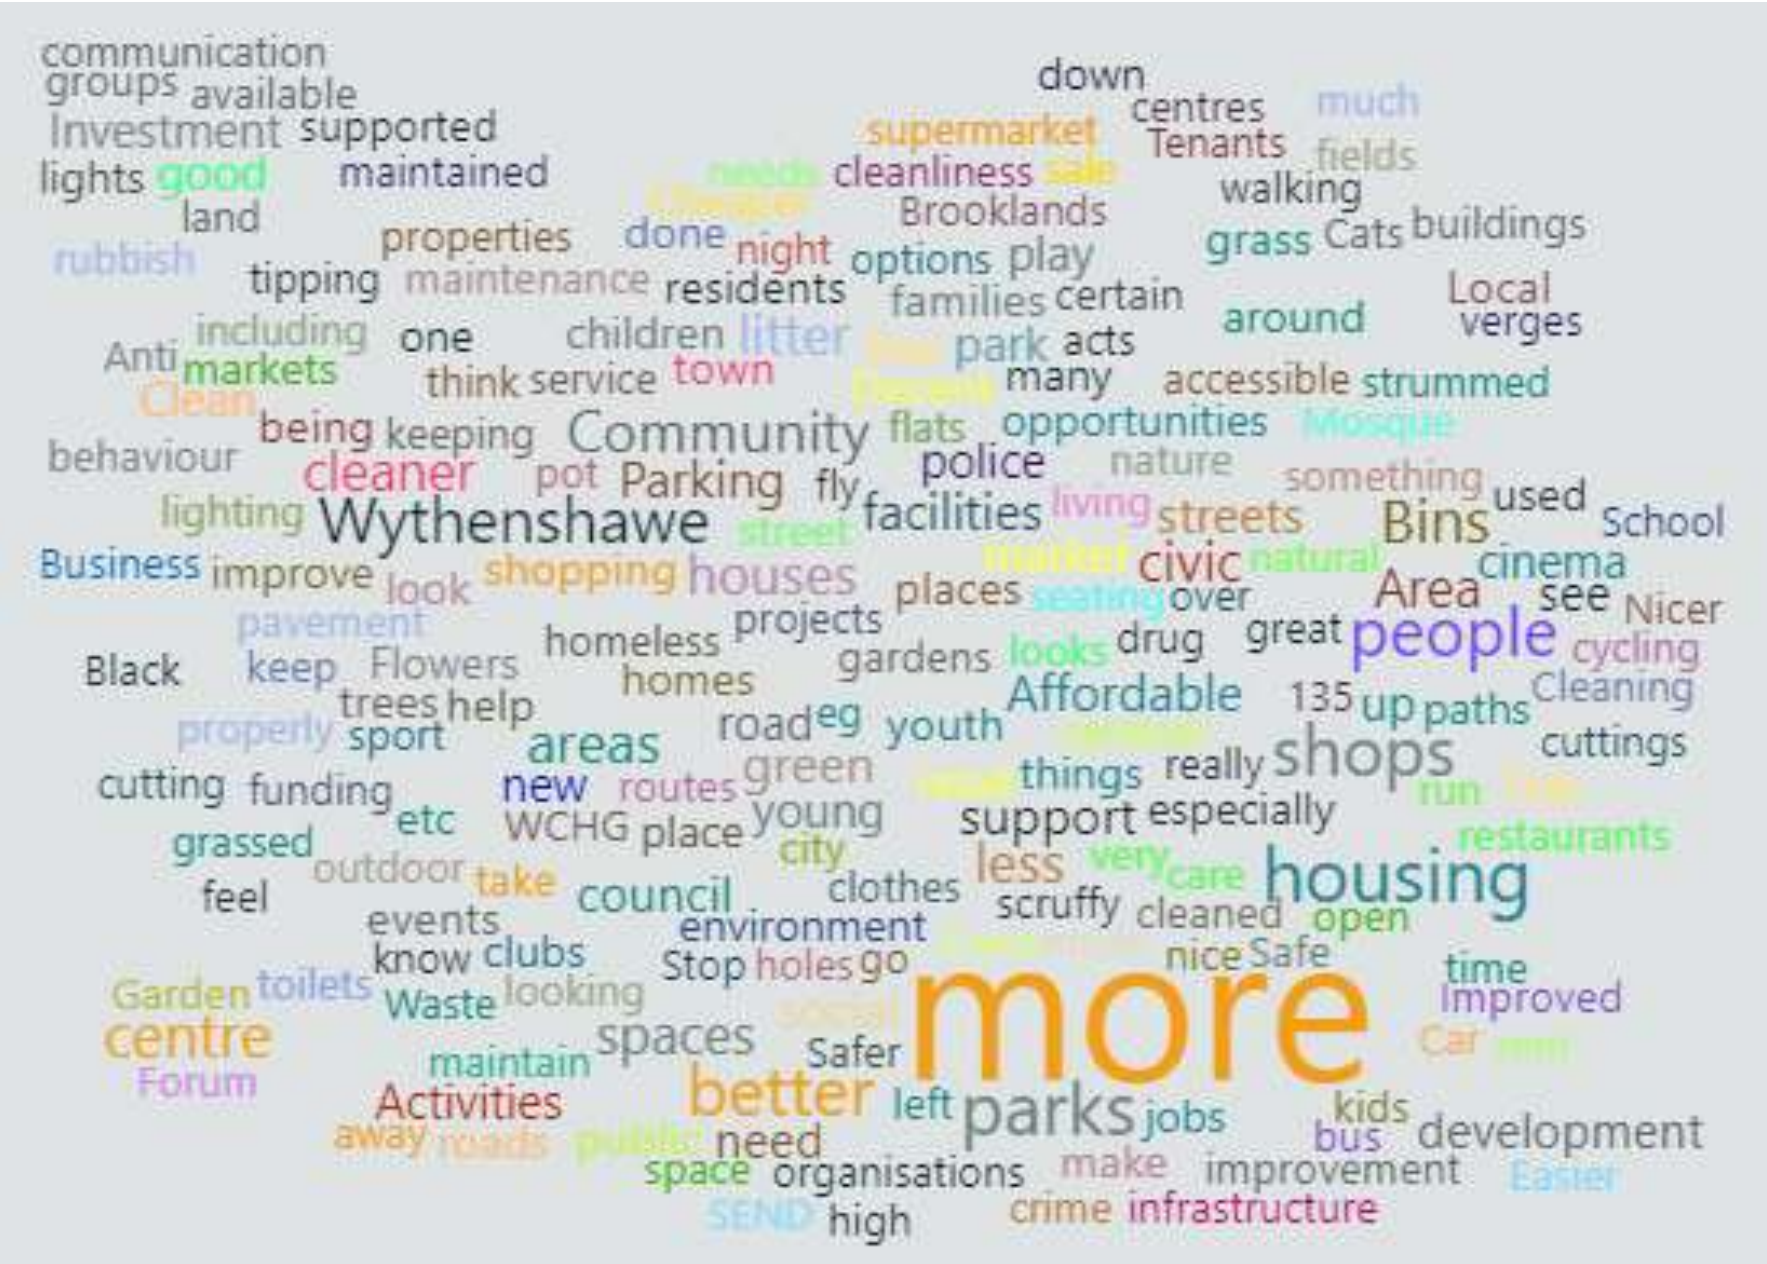

## Diversity 16%

*"Mixed diversities spending time together."*  
*"More SEND social groups to attend, I am disabled resident."*  
*"LGBT groups and pride celebrations."*

Grow – What would you like to see more of in Wythenshawe?

## Development of Wythenshawe 14.3%

*"Development of the land and vacant buildings by Civic centre."*

*"Electric car charging points."*

*"We need more coffee shops and a few decent restaurants, places for people to socialise and meet new people."*

Development of Wythenshawe

Grow – What would you like to see more of in Wythenshawe?

**Wellbeing 10.3%**

*"More Police presence."*

*"More mental health support for school children."*

*"More opportunities for those experiencing inequality."*

Services

Sow – What new things would you like to see in Wythenshawe?

More activities, places to socialise & diversity needs being met within the community.