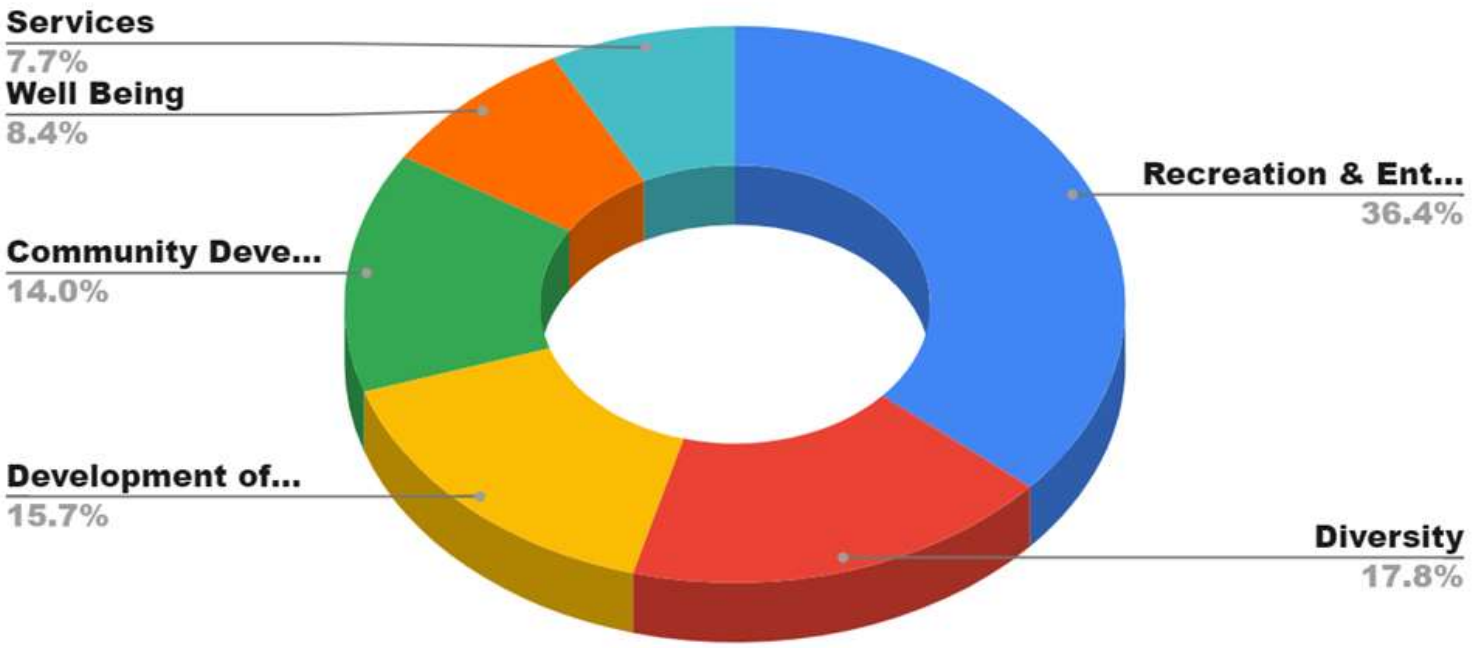

Sow – What new things would you like to see in Wythenshawe?

More activities, places to socialise & diversity needs being met within the community.

Sow